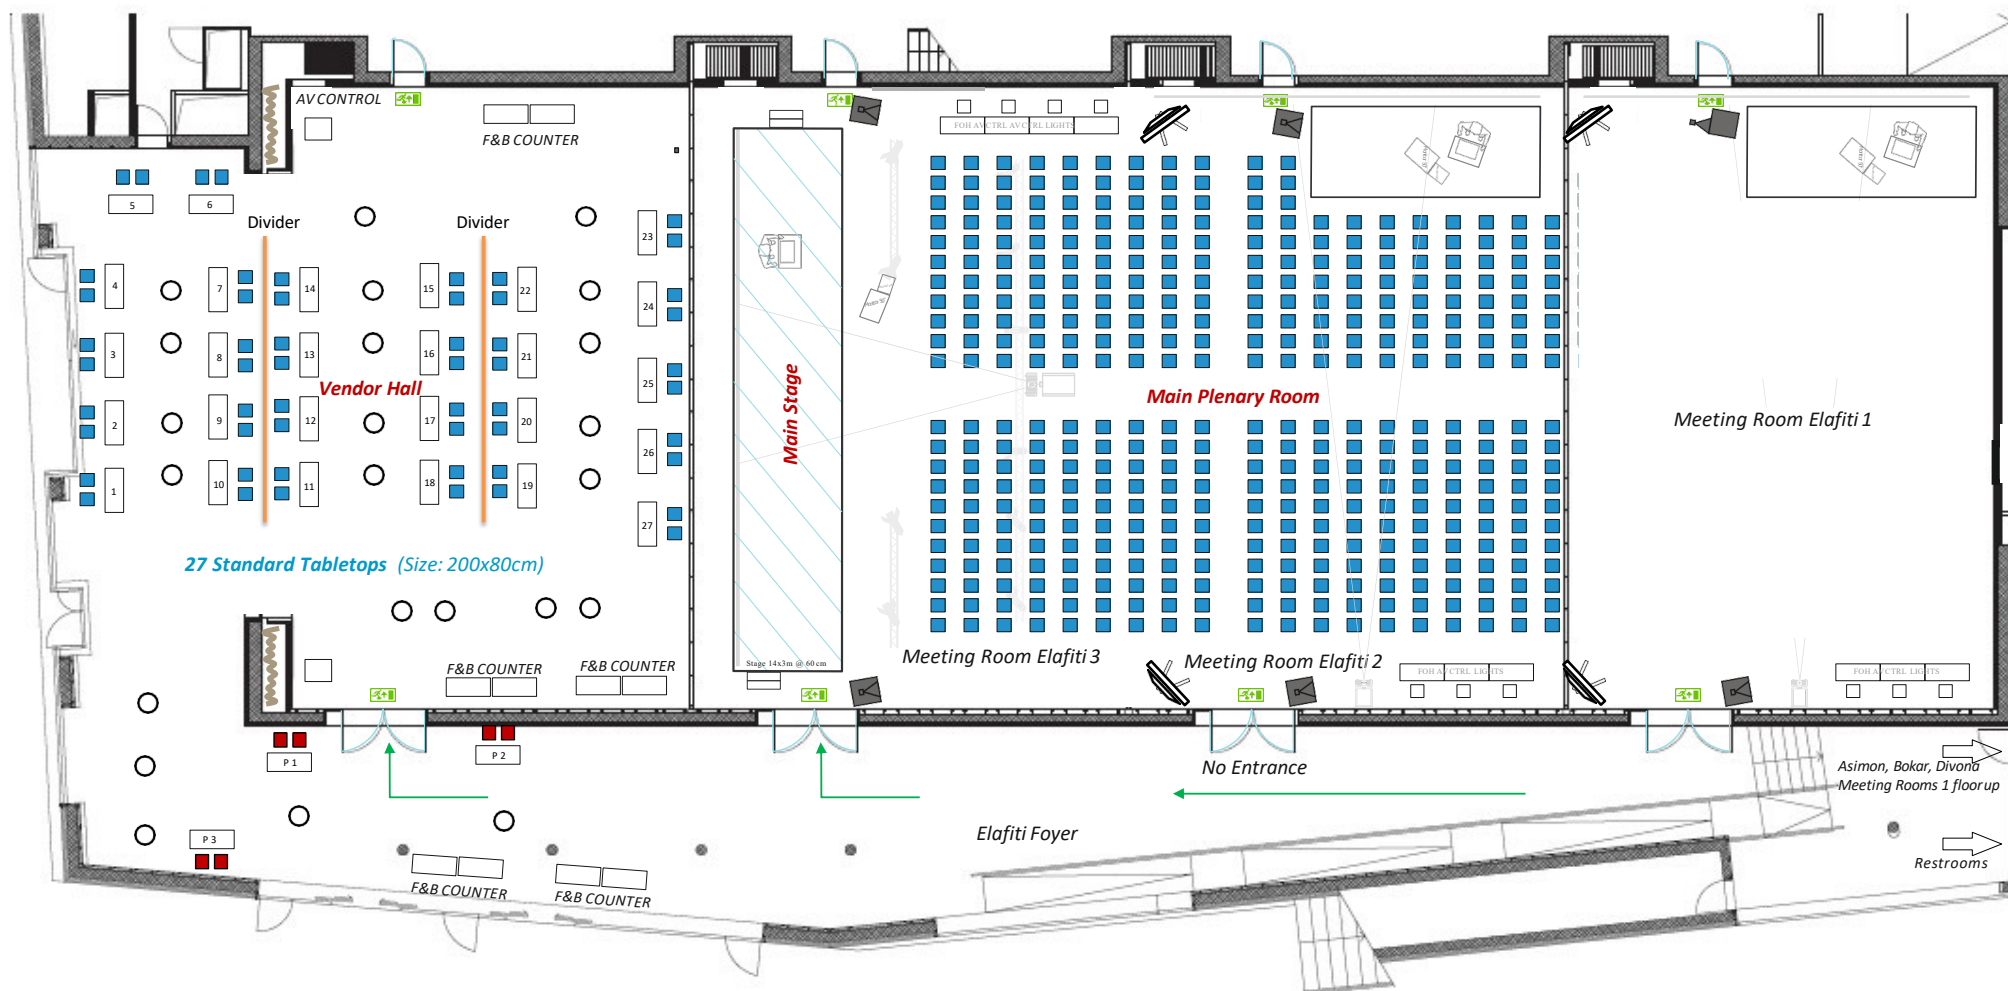

Exhibit Hall Layout

GLOBAL CLINICAL
SUPPLIES GROUP

EUROPEAN
KNOWLEDGE
FORUM 2022
04-06 October | Dubrovnik, Croatia

Key

-  Premium Tabletops
-  Standard Tabletops
-  Standing Bar Table

	Event:	Client:
	Dates:	Contact:
	Location: Hotel Valamar Lacroma, Hall Elafiti 3+2+1, Elafiti 4	Room capacity: Elafiti 3+2+1: 667,5m2, Elafiti 4: 222,5m2 - 48 expo tables
	Address: Iva Dučića 34, HR-20000 Dubrovnik, Croatia, EU	Drawing date: Sep. 7th, 2019 Drawing by: Mario Mijak, AV tech.