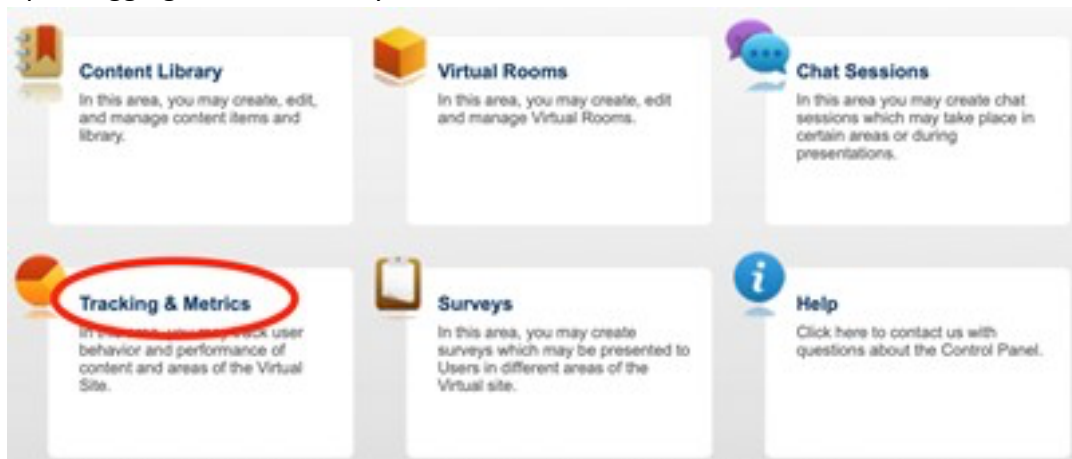

GCSG 2021 Global Virtual Conference Booth Builder Tracking & Metrics Access

Booth Builder Admins will be able to access the Tracking & Metrics module of Communique's/6Connex virtual platform.

The Tracking & Metrics module can be accessed using this url: <https://gcsg.6connex.com/controlpanel/virtual/login>. This is the same site that was used to build your exhibit booth prior to the start of the conference. Authorized users will need to login using their e-mail address and the password.

Upon logging in to that site, you will see this screen:

Clicking on Tracking & Metrics will take you to information about traffic in your booth.

If you have any questions about accessing this information, please don't hesitate to reach out to VendorHelp@mygcs.com.